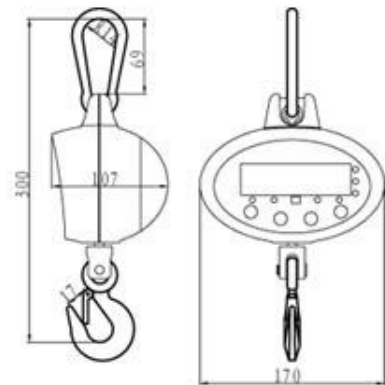

OCS-SF SERIES Mini Hanging Scale

Features

- IP54 rated
- Powder coated ABS housing
- 360° rotating hook
- Selectable units, kg, lbs & N
- 20mm LED display
- Full range tare
- Remote control

Specifications

MODEL	CAPACITY kg	DIVISION g	OVERALL HEIGHT mm	WEIGHT kg
OCS-SF-030	30	10	300	1
OCS-SF-060	60	20	300	1
OCS-SF-150	150	50	300	1
OCS-SF-300	300	100	300	1