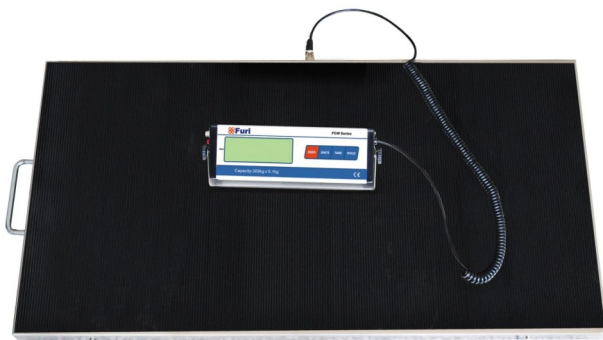

FCW Series

Digital Veterinary Scale

Specification

- ◆ 15m backlit LCD display
- ◆ Rechargeable battery and mains adaptor (both supplied)
- ◆ Stainless steel goods plate with removable rubber mat
- ◆ Four load cell base with lifting handle and wheels on opposite ends
- ◆ Weighing units: kg & lbs
- ◆ Push button tare/zero and hold function
- ◆ Selectable automatic shut-off

Model	Capacity kg	Division g	Plate mm
FCW-200	200	50	950 x 500