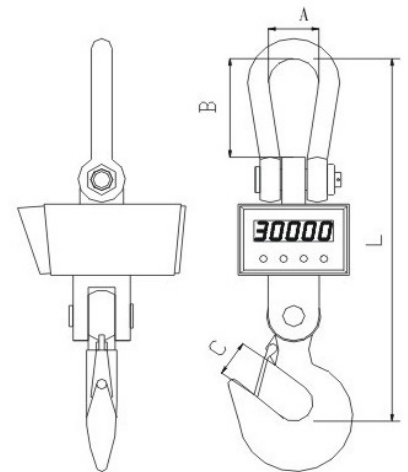

# CRANE SCALE

### Features

- High strength load receptor
- Steel case
- 56mm LED display
- Standard bow shackle
- Standard eye hook
- High capacity rechargeable battery
- Infra-red remote control

### Functions

- Zero
- Tare
- Hold
- Battery supervision
- Overload alarm/record

Max Cap.	A mm	B mm	C mm	L mm
10t	105	140	70	850
20t	150	180	80	950